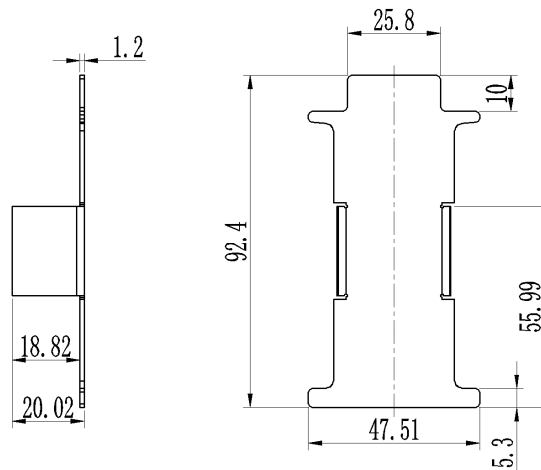

Product Specification

HOP-AC-AEC-GXR Ver: 1.0

Name	GXR Rail Aluminum End Cap
Stock Code	AC-AEC-GXR
Weight(g)	13
BOM	HOP-J28-0092 (AL1060-H24) x 1
Packing	100pcs
Carton size	260×205×180