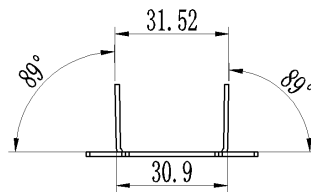

Product Specification

HOP-AC-AEC-GXR Ver: 1.0

Name	GXR Rail Aluminum End Cap
Stock Code	AC-AEC-GXR
Weight(g)	13
BOM	HOP-J28-0092 (AL1060-H24) x 1
Packing	100pcs
Carton size	260×205×180