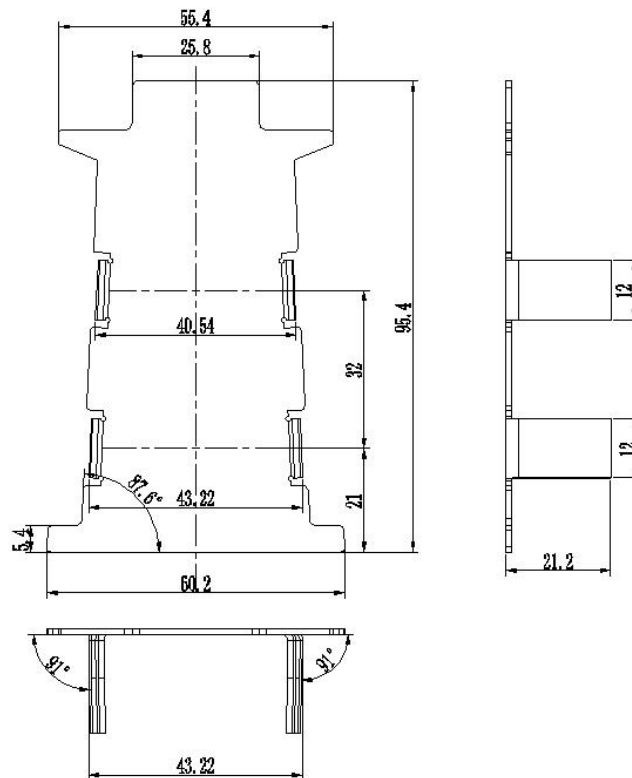

Product Specification

HOP-AC-AEC-GDR Ver: 1.0

Name	GDR Rail Aluminum End Cap
Stock Code	AC-AEC-GDR
Weight(g)	16
BOM	HOP-J23-0095 (AL1060-H24) x 1
Packing	100pcs
Carton size	260 × 205 × 180